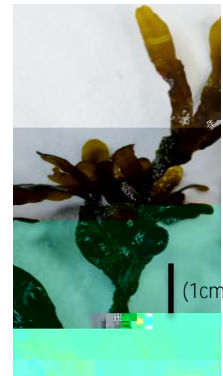

Bryozoans (Moss Animals)

Common Marine Macroalgae of Southern New Jersey:

brown, tough, leathery, flat blades
paired air bladders

Common Marine Macroalgae of Southern New Jersey:

can reach up to 60 cm in length
alternate branching
red/ brown coloration

Common Marine Macroalgae of Southern New Jersey: Chlorophyta

thin, flat blades with rounded tips
bright green coloration

filamentous blades
green in coloration
branches become tangled and give the algae a mat-like appearance.

blades are tubular and thick
distinctive spongy texture
green coloration

1cm

thin sheets
bright green coloration.